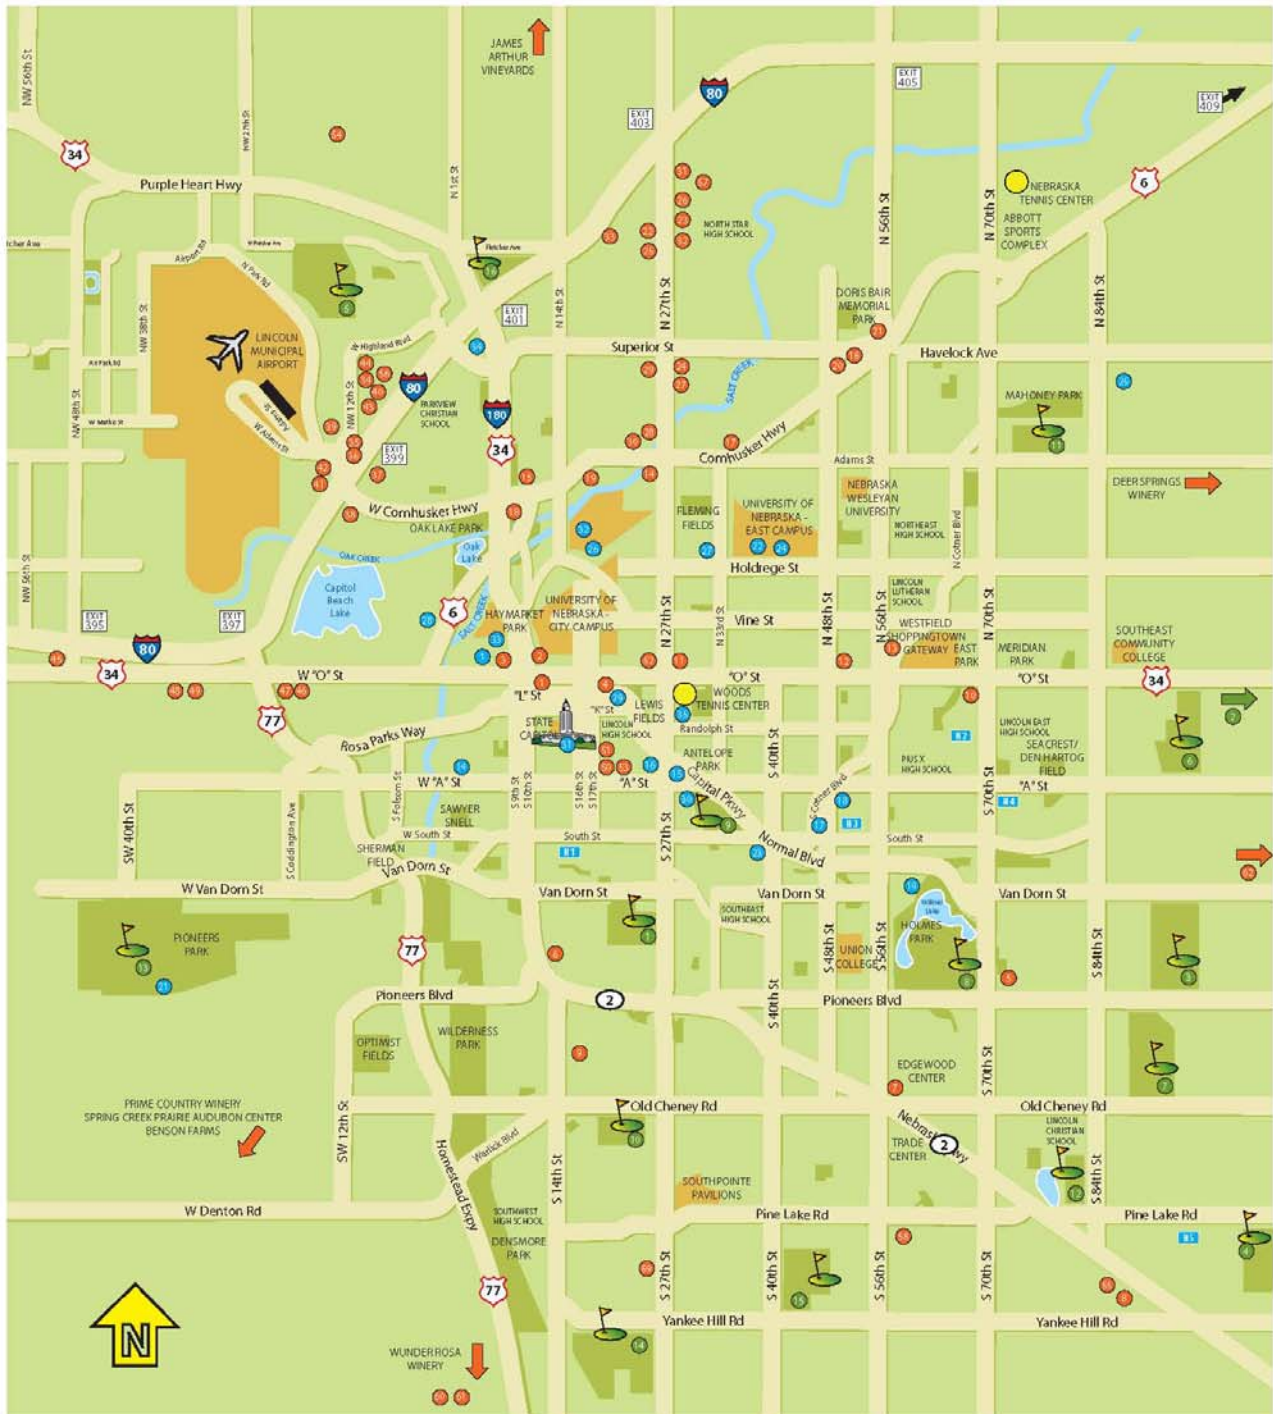

2010 CENTRAL ZONE AGE GROUP CHAMPIONSHIP MEET
AUGUST 6-8, 2010
WOODS POOL, LINCOLN NEBRASKA
POOL COMPETITION – SANCTION #MWS10023

Convention and Visitors Bureau
1135 M Street, Suite 300 | 402-434-5335

Visitors Center
7th & P Streets | 800-423-8212

For visitor information, call the Lincoln Visitors Center 402-434-5348
For lodging availability, call 402-434-5334. Visit us online at www.lincoln.org or email at info@lincoln.org