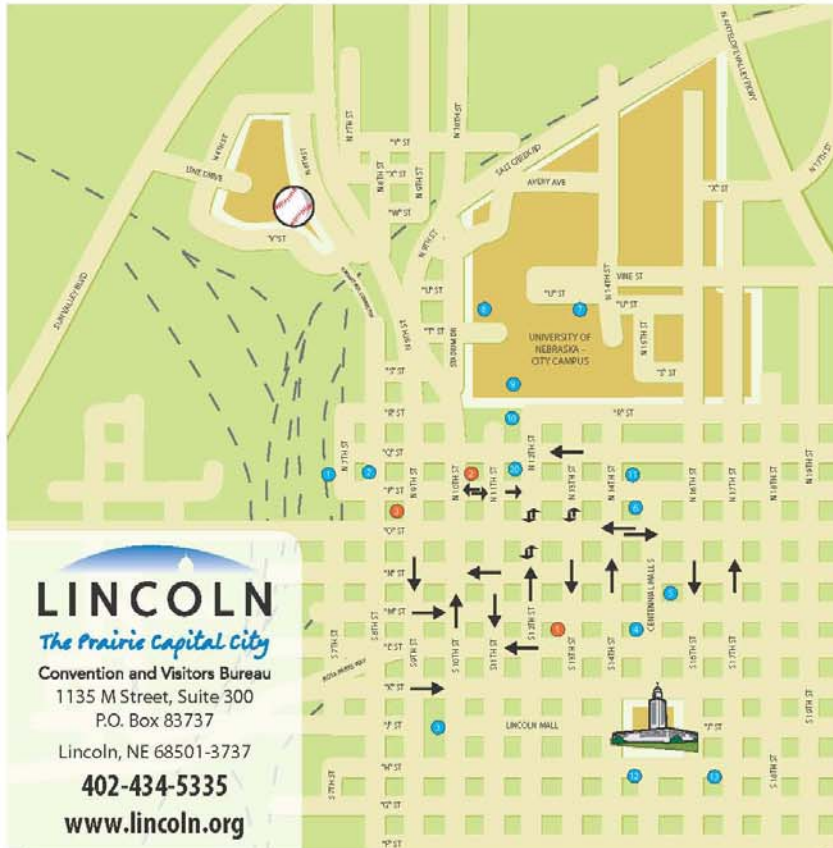

2010 CENTRAL ZONE AGE GROUP CHAMPIONSHIP MEET

AUGUST 6-8, 2010

WOODS POOL, LINCOLN NEBRASKA

POOL COMPETITION – SANCTION #MWS10023

LINCOLN
The Prairie Capital City

Convention and Visitors Bureau
1135 M Street, Suite 300
P.O. Box 83737

Lincoln, NE 68501-3737

402-434-5335

www.lincoln.org

Points of Interest

- 1 Lincoln Visitors Center
- 2 Historic Haymarket District
- 3 County-City Building/Hall of Justice
- 4 State Office Building
- 5 Pershing Center
- 6 Nebraska History Museum
- 7 University of NE State Museum
- 8 University of NE Memorial Stadium
- 9 Sheldon Museum of Art
- 10 Lied Center for Performing Arts
- 11 Lincoln Children's Museum
- 12 Governor's Mansion
- 13 Thomas P. Kennard House
- 14 Am. Hist. Society of Germans from Russia
- 15 Lincoln Children's Zoo
- 16 Sunken Gardens
- 17 National Museum of Roller Skating
- 18 Fairview, Home of William Jennings Bryan
- 19 Lincoln Community Playhouse
- 20 Great Plains Art Museum/Lentz Center
- 21 Pioneers Park Nature Center
- 22 Larsen Tractor Museum
- 23 Red Wing Pottery Museum
- 24 UNL Dairy Store
- 25 Lancaster Event Center
- 26 Devaney Sports Center
- 27 International Quilt Study Center
- 28 Museum of American Speed
- 29 Woods Telephone Museum
- 30 Veterans Memorial Garden
- 31 State Capitol
- 32 Ice Box Hockey Arena
- 33 Haymarket Park
- 34 Lincoln's Camp-A-Way
- 35 Woods Pool

Hospitals

- H1 BryanLGH Medical Center West
- H2 St. Elizabeth's Regional Medical Center
- H3 BryanLGH Medical Center East
- H4 Lincoln Surgical Hospital
- H5 Nebraska Heart Hospital